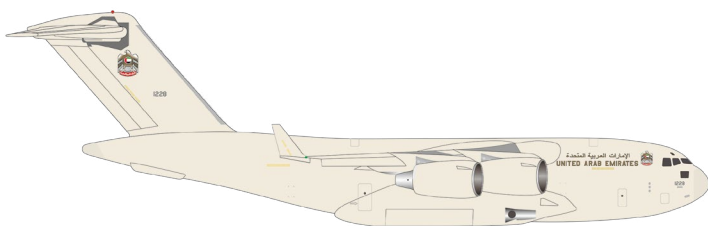

539395

United Arab Emirates Air Force Boeing C-17A Globemaster III - 15th Strategic Airlift Squadron - desert color scheme - 1228

↔ 10,6 cm

1/500

44,95 €

📅 07-08 2026