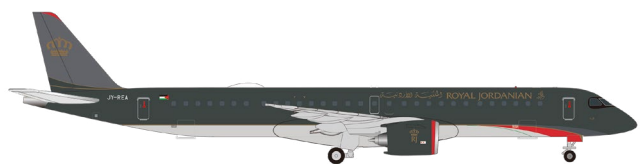

539272 Royal Jordanian Airlines Embraer E195-E2 – JY-REA “Ramtha”

↔ 8,3 cm 1/500
38,95 €